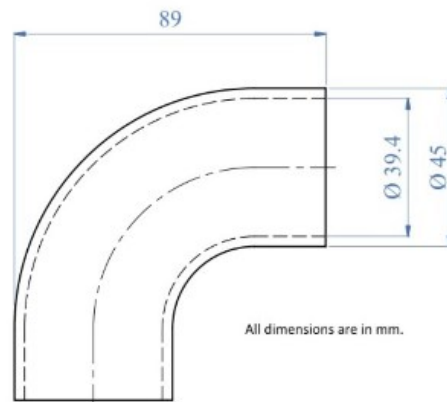

**44-731W/45** Radius 90 DEG Elbow in Satin Stainless Steel 304. For Wood Size 1.77" OD (45mm).

\*Must use item 80-E600/45 to attach to each side of wood rail. (sold seperately)