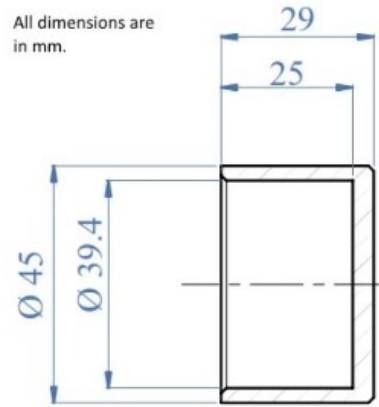

**44-600W/45 Flush End Cap for Wood in Satin Stainless Steel 304. For Wood Size 1.77" OD (45mm).**

\*Must use item 80-E600/45 to attach to each side of wood rail. (sold seperately)