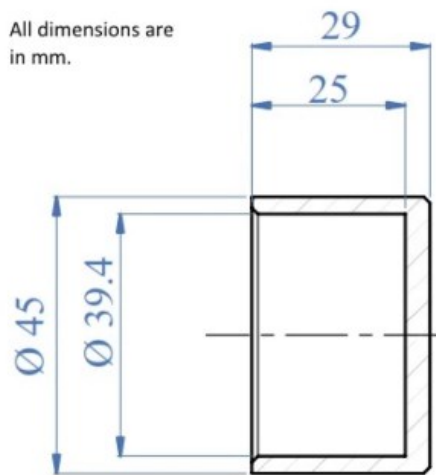

**44-600W/45** Flush End Cap for Wood in Satin Stainless Steel 304. For Wood Size 1.77" OD (45mm).

All dimensions are in mm.

\*Must use item 80-E600/45 to attach to each side of wood rail. (sold seperately)