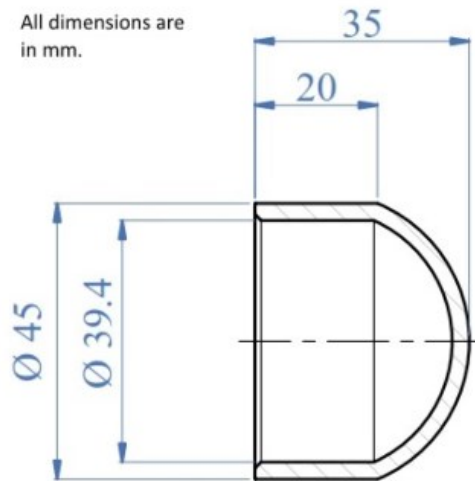

44-602W/45 Round End Cap in Satin Stainless Steel 304. For Wood Size-1.77" OD (45mm).

*Must use item 80-E600/45 to attach to each side of wood rail. (sold seperately)