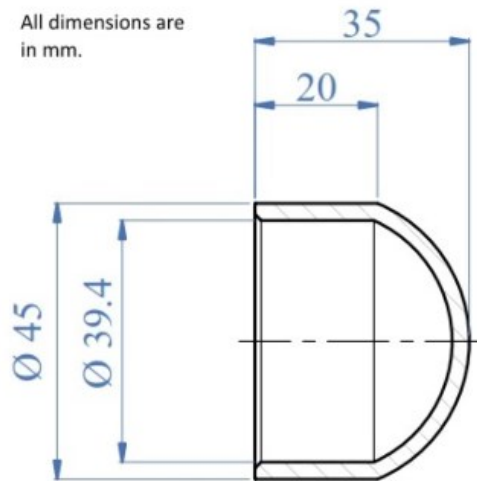

44-602W/45 Round End Cap in Satin Stainless Steel 304. For Wood Size-1.77" OD (45mm).

*Must use item 80-E600/45 to attach to each side of wood rail. (sold seperately)