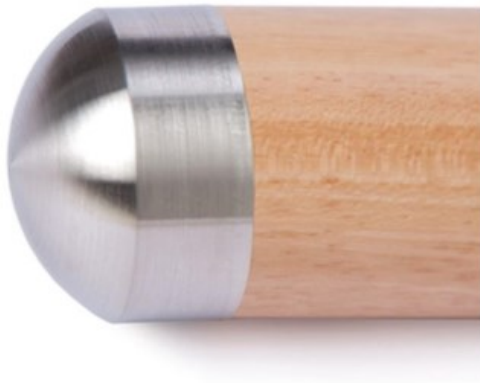

44-602W/45 Round End Cap in Satin Stainless Steel 304. For Wood Size-1.77" OD (45mm).

*Must use item 80-E600/45 to attach to each side of wood rail. (sold separately)