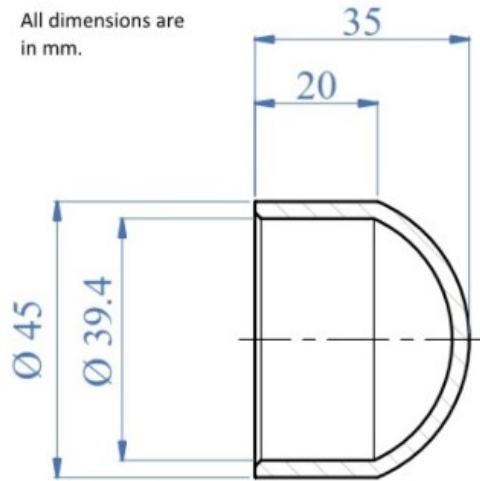

44-602W/45 Round End Cap in Satin Stainless Steel 304. For Wood Size-1.77" OD (45mm).

*Must use item 80-E600/45 to attach to each side of wood rail. (sold separately)