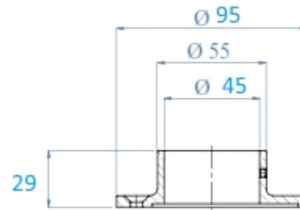

44-510W/45 Wall Flange for Wood in Satin Stainless Steel 304. For Wood Size 1.77" OD (45mm).

All dimensions
are in mm.