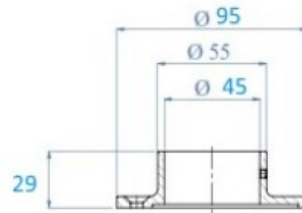

44-510W/45 Wall Flange for Wood in Satin Stainless Steel 304. For Wood Size 1.77" OD (45mm).

All dimensions
are in mm.