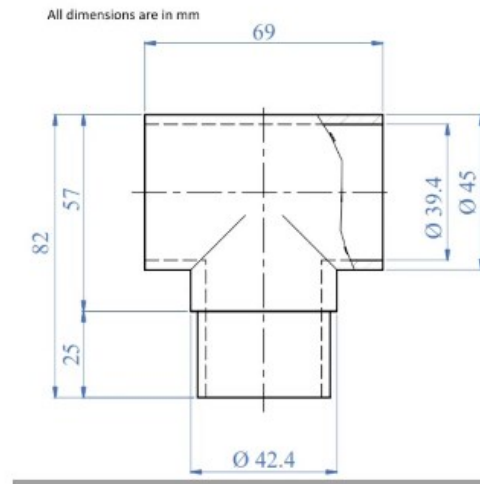

BuyRailings 71 Commerce Drive Brookfield, CT 06804 T 877-810-4116 F +1-203-930-3620 www.buyrailings.com

44-734W/45 Flush Tee for Wood in Satin Stainless Steel 304. Tubing Size 1.77" OD (45mm) and Post Tubing Size 1.67" OD.

*Must use item 80-E600/45 to attach to each side of wood rail. (sold separately)

-Fits with 1.67" OD (42.4mm) Metal Post.