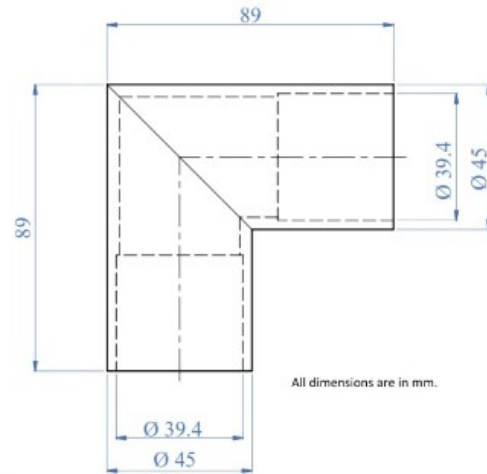

44-732W/45 Flush 90 DEG Elbow in Satin Stainless Steel 304. For Wood Size 1.77" OD.

*Must use item 80-E600/45 to attach to each side of wood rail. (sold seperately)