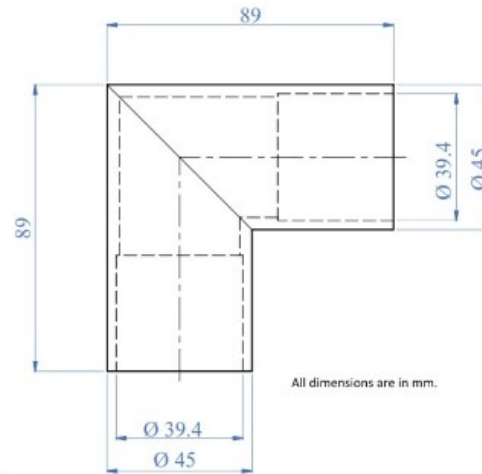

BuyRailings 71 Commerce Drive Brookfield, CT 06804 T 877-810-4116 F +1-203-930-3620 www.buyrailings.com

44-732W/45 Flush 90 DEG Elbow in Satin Stainless Steel 304. For Wood Size 1.77" OD.

*Must use item 80-E600/45 to attach to each side of wood rail. (sold seperately)