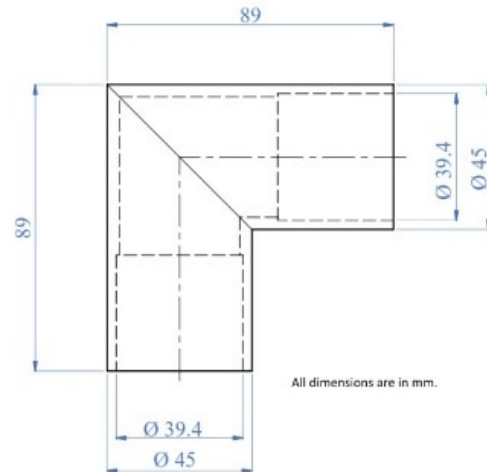

**44-732W/45** Flush 90 DEG Elbow in Satin Stainless Steel 304. For Wood Size 1.77" OD.

\*Must use item 80-E600/45 to attach to each side of wood rail. (sold seperately)