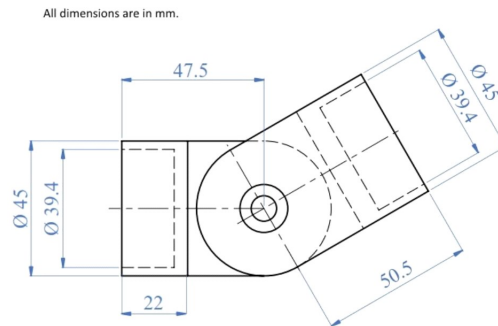

BuyRailings 71 Commerce Drive Brookfield, CT 06804 T 877-810-4116 F +1-203-930-3620 www.buyrailings.com

44-732AW/45 Flush Adjustable Elbow in Satin Stainless Steel 304. For Wood
Size 1.77" OD (45mm)

*Must use item 80-E600/45 to attach to each side of wood rail. (sold seperately)