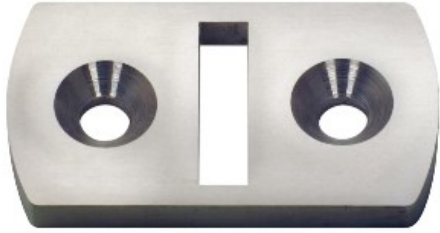

49-CA511 Cable Brace Fastening Plate. Satin Stainless Steel 316

For mounting the stainless steel cable brace on wood frames to the top or bottom rail/deck. Price shown is for each plate. Two are required.