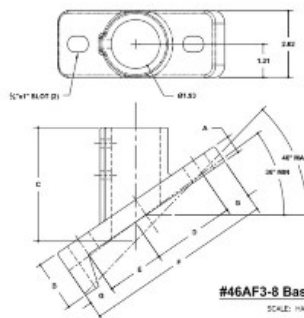

28190-45 Angle Base Flange (45° - 5/8"x1" slots) Aluminum Magnesium 1-1/2" IPS (1.94" ID)