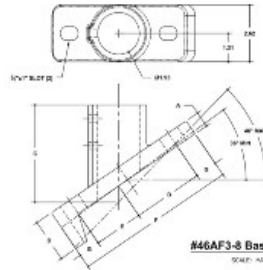

28190-44 Angle Base Flange (44° - 5/8"x1" slots) Aluminum Magnesium 1-1/2" IPS (1.94" ID)