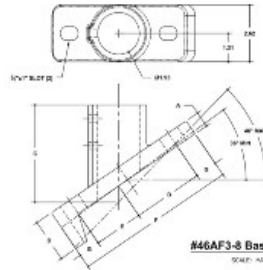

28190-41 Angle Base Flange (41° - 5/8"x1" slots) Aluminum Magnesium 1-1/2" IPS (1.94" ID)