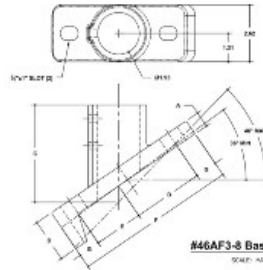

28190-39 Angle Base Flange (39° - 5/8"x1" slots) Aluminum Magnesium 1-1/2" IPS (1.94" ID)