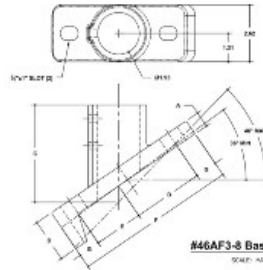

28190-38 Angle Base Flange (38° - 5/8"x1" slots) Aluminum Magnesium 1-1/2" IPS (1.94" ID)

#46AF3-8 Base Flange
SCALE: NXP