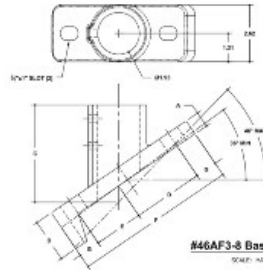

28190-37 Angle Base Flange (37° - 5/8"x1" slots) Aluminum Magnesium 1-1/2" IPS (1.94" ID)