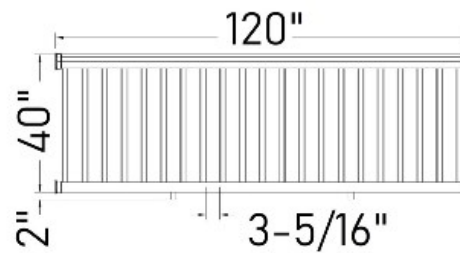

80-3250/FLU/42/10 10FT x 42" Railings Kit 3.25" Top Rail w/1.75" Fluted Pickets

Simplicity

PVC 3250 Stair Railings Kit is sold in boxed kits. Includes Top Rail, Bottom Rail, Top Brackets, Bottom Brackets, Kicker Picket, Fluted Pickets and Screws.

Timeless Beauty

The design of the 3250 Series Railing reflects the elegance and detail of handcrafted wood railings from yesteryear. The depth and shadow lines of the 3250 top rail offer a unique look, while the 1 3/4" fluted picket adds stunning and complimentary detail.

Statistics

The 3250 Railing is available in 4', 6', 8' and 10' sections that can be tailored easily on-site to fit almost any application.

No system can be installed faster, and with greater flexibility.

1.75 in Fluted picket.

Designed to standard building code heights of 36" and 42".

Structurally reinforced with Aluminum extrusions (8' and 10' sections only)

Includes mounting brackets and screws.

Available in white