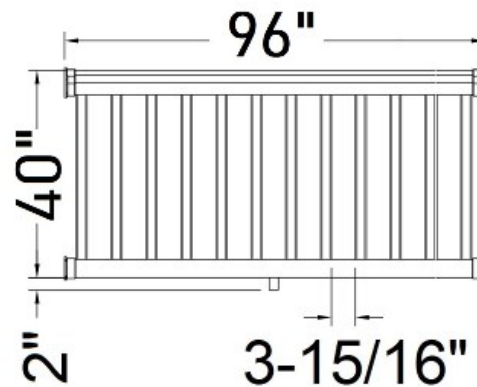

80-3250/FLU/42/8 8FT x 42" Railings Kit 3.25" Top Rail w/1.75" Fluted Pickets

Simplicity

PVC 3250 Stair Railings Kit is sold in boxed kits. Includes Top Rail, Bottom Rail, Top Brackets, Bottom Brackets, Kicker Picket, Fluted Pickets and Screws.

Timeless Beauty

The design of the 3250 Series Railing reflects the elegance and detail of handcrafted wood railings from yesteryear. The depth and shadow lines of the 3250 top rail offer a unique look, while the 1 3/4" fluted picket adds stunning and complimentary detail.

Statistics

The 3250 Railing is available in 4', 6', 8' and 10' sections that can be tailored easily on-site to fit almost any application.

No system can be installed faster, and with greater flexibility.

1.75 in Fluted picket.

Designed to standard building code heights of 36" and 42".

Structurally reinforced with Aluminum extrusions (8' and 10' sections only)

Includes mounting brackets and screws.

Available in white