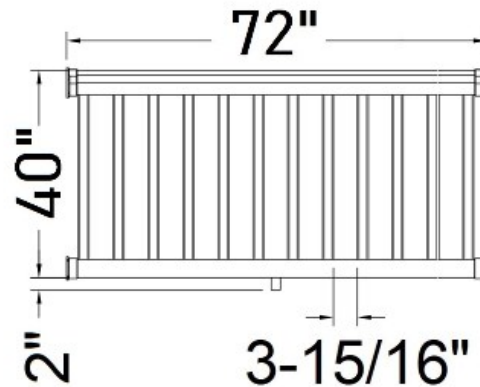

80-3250/FLU/42/6 6FT x 42" Railings Kit 3.25" Top Rail w/1.75" Fluted Pickets

Simplicity

PVC 3250 Stair Railings Kit is sold in boxed kits. Includes Top Rail, Bottom Rail, Top Brackets, Bottom Brackets, Kicker Picket, Fluted Pickets and Screws.

Timeless Beauty

The design of the 3250 Series Railing reflects the elegance and detail of handcrafted wood railings from yesteryear. The depth and shadow lines of the 3250 top rail offer a unique look, while the 1 3/4" fluted picket adds stunning and complimentary detail.

Statistics

The 3250 Railing is available in 4', 6', 8' and 10' sections that can be tailored easily on-site to fit almost any application.

No system can be installed faster, and with greater flexibility.

1.75 in Fluted picket.

Designed to standard building code heights of 36" and 42".

Structurally reinforced with Aluminum extrusions (8' and 10' sections only)

Includes mounting brackets and screws.

Available in white