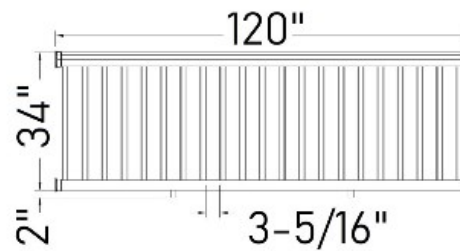

80-3250/FLU/36/10 10FT x 36" Railings Kit 3.25" Top Rail w/1.75" Fluted Pickets

Simplicity

PVC 3250 Stair Railings Kit is sold in boxed kits. Includes Top Rail, Bottom Rail, Top Brackets, Bottom Brackets, Kicker Picket, Fluted Pickets and Screws.

Timeless Beauty

The design of the 3250 Series Railing reflects the elegance and detail of handcrafted wood railings from yesteryear. The depth and shadow lines of the 3250 top rail offer a unique look, while the 1 3/4" fluted picket adds stunning and complimentary detail.

Statistics

The 3250 Railing is available in 4', 6', 8' and 10' sections that can be tailored easily on-site to fit almost any application.

No system can be installed faster, and with greater flexibility.

1.75 in Fluted picket.

Designed to standard building code heights of 36" and 42".

Structurally reinforced with Aluminum extrusions (8' and 10' sections only)

Includes mounting brackets and screws.

Available in white