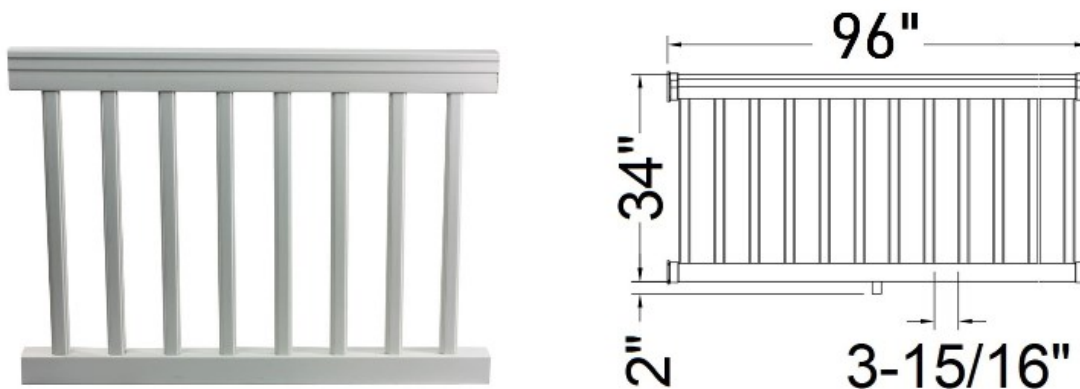

80-3250/FLU/36/8 8FT x 36" Railings Kit 3.25" Top Rail w/1.75" Fluted Pickets

Simplicity

PVC 3250 Stair Railings Kit is sold in boxed kits. Includes Top Rail, Bottom Rail, Top Brackets, Bottom Brackets, Kicker Picket, Fluted Pickets and Screws.

Timeless Beauty

The design of the 3250 Series Railing reflects the elegance and detail of handcrafted wood railings from yesteryear. The depth and shadow lines of the 3250 top rail offer a unique look, while the 1 ¼" fluted picket adds stunning and complimentary detail.

Statistics

The 3250 Railing is available in 4', 6', 8' and 10' sections that can be tailored easily on-site to fit almost any application.

No system can be installed faster, and with greater flexibility.

1.75 in Fluted picket.

Designed to standard building code heights of 36" and 42".

Structurally reinforced with Aluminum extrusions (8' and 10' sections only)

Includes mounting brackets and screws.

Available in white