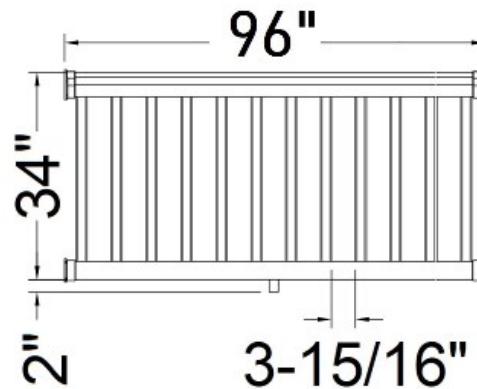

80-3250/FLU/36/8 8FT x 36" Railings Kit 3.25" Top Rail w/1.75" Fluted Pickets

Simplicity

PVC 3250 Stair Railings Kit is sold in boxed kits. Includes Top Rail, Bottom Rail, Top Brackets, Bottom Brackets, Kicker Picket, Fluted Pickets and Screws.

Timeless Beauty

The design of the 3250 Series Railing reflects the elegance and detail of handcrafted wood railings from yesteryear. The depth and shadow lines of the 3250 top rail offer a unique look, while the 1 3/4" fluted picket adds stunning and complimentary detail.

Statistics

The 3250 Railing is available in 4', 6', 8' and 10' sections that can be tailored easily on-site to fit almost any application.

No system can be installed faster, and with greater flexibility.

1.75 in Fluted picket.

Designed to standard building code heights of 36" and 42".

Structurally reinforced with Aluminum extrusions (8' and 10' sections only)

Includes mounting brackets and screws.

Available in white