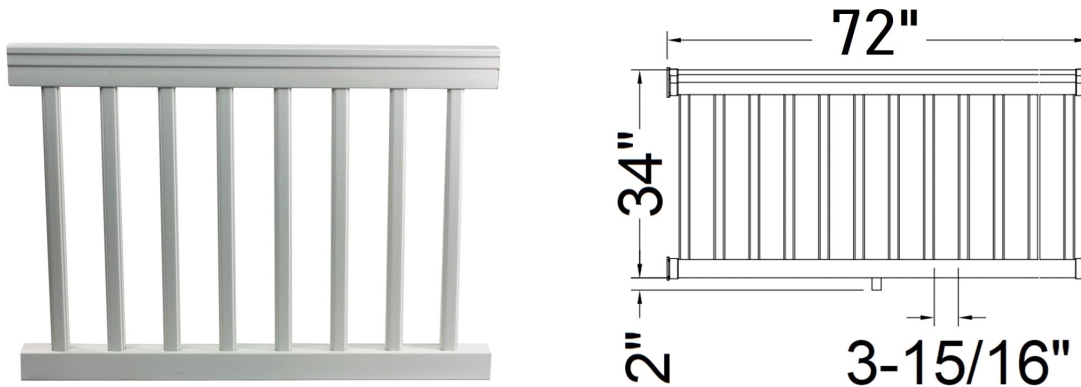

80-3250/FLU/36/6 6FT x 36" Railings Kit 3.25" Top Rail w/1.75" Fluted Pickets

Simplicity

PVC 3250 Stair Railings Kit is sold in boxed kits. Includes Top Rail, Bottom Rail, Top Brackets, Bottom Brackets, Kicker Picket, Fluted Pickets and Screws.

Timeless Beauty

The design of the 3250 Series Railing reflects the elegance and detail of handcrafted wood railings from yesteryear. The depth and shadow lines of the 3250 top rail offer a unique look, while the 1 3/4" fluted picket adds stunning and complimentary detail.

Statistics

The 3250 Railing is available in 4', 6', 8' and 10' sections that can be tailored easily on-site to fit almost any application.

No system can be installed faster, and with greater flexibility.

1.75 in Fluted picket.

Designed to standard building code heights of 36" and 42".

Structurally reinforced with Aluminum extrusions (8' and 10' sections only)

Includes mounting brackets and screws.

Available in white