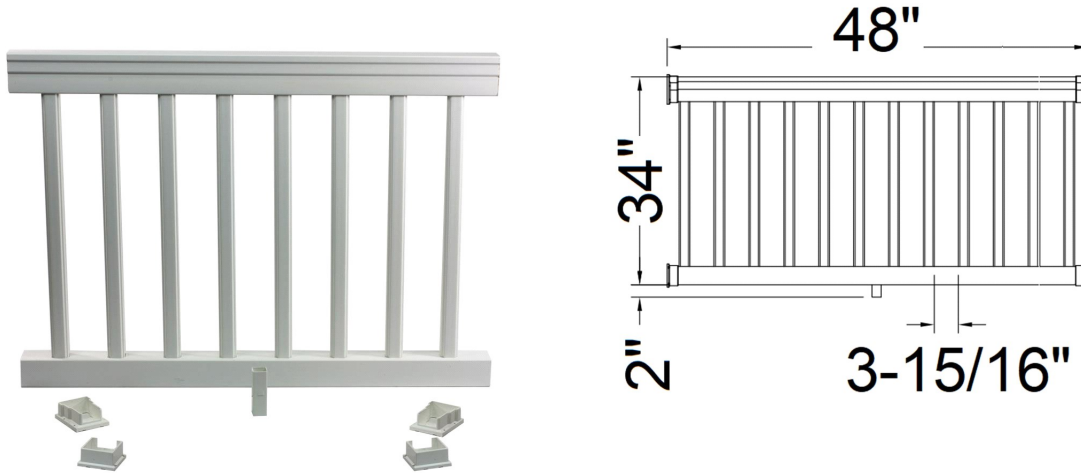

80-3250/FLU/36/4 4FT x 36" Railings Kit 3.25" Top Rail w/1.75" Fluted Pickets

Simplicity

PVC 3250 Stair Railings Kit is sold in boxed kits. Includes Top Rail, Bottom Rail, Top Brackets, Bottom Brackets, Kicker Picket, Fluted Pickets and Screws.

Timeless Beauty

The design of the 3250 Series Railing reflects the elegance and detail of handcrafted wood railings from yesteryear. The depth and shadow lines of the 3250 top rail offer a unique look, while the 1 3/4" fluted picket adds stunning and complimentary detail.

Statistics

The 3250 Railing is available in 4', 6', 8' and 10' sections that can be tailored easily on-site to fit almost any application.

No system can be installed faster, and with greater flexibility.

1.75 in Fluted picket.

Designed to standard building code heights of 36" and 42".

Structurally reinforced with Aluminum extrusions (8' and 10' sections only)

Includes mounting brackets and screws.

Available in white