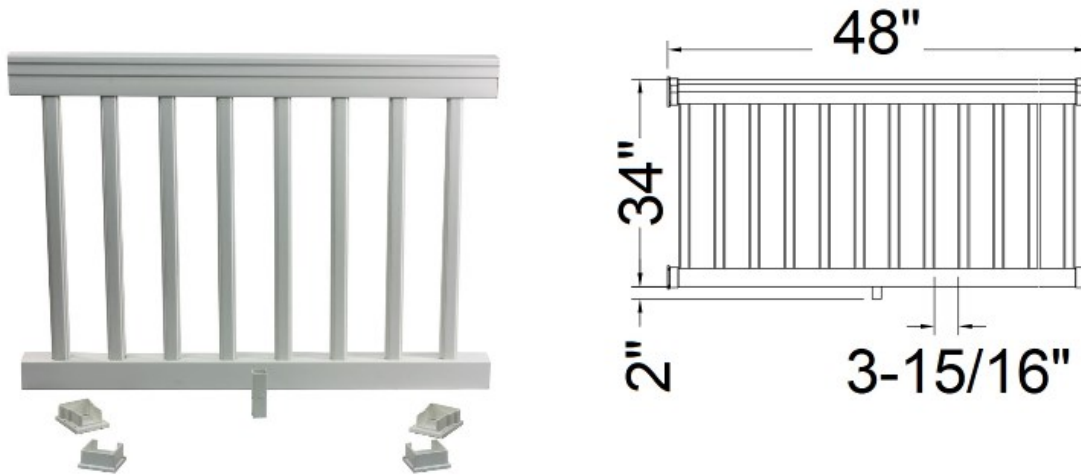

80-3250/FLU/36/4 4FT x 36" Railings Kit 3.25" Top Rail w/1.75" Fluted Pickets

Simplicity

PVC 3250 Stair Railings Kit is sold in boxed kits. Includes Top Rail, Bottom Rail, Top Brackets, Bottom Brackets, Kicker Picket, Fluted Pickets and Screws.

Timeless Beauty

The design of the 3250 Series Railing reflects the elegance and detail of handcrafted wood railings from yesteryear. The depth and shadow lines of the 3250 top rail offer a unique look, while the 1 3/4" fluted picket adds stunning and complimentary detail.

Statistics

The 3250 Railing is available in 4', 6', 8' and 10' sections that can be tailored easily on-site to fit almost any application.

No system can be installed faster, and with greater flexibility.

1.75 in Fluted picket.

Designed to standard building code heights of 36" and 42".

Structurally reinforced with Aluminum extrusions (8' and 10' sections only)

Includes mounting brackets and screws.

Available in white