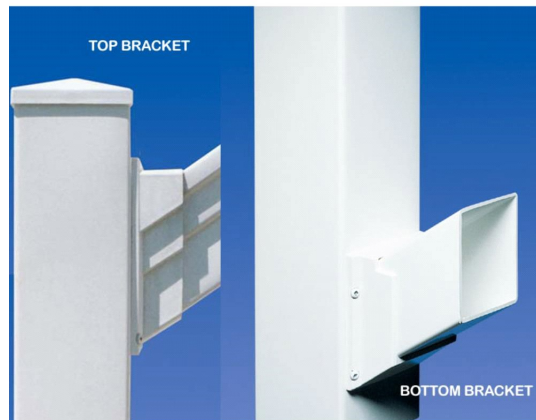

80-301S/KIT 3250 Series Bracket Kit For Stair (2xUpper and 2xLower). Total 4 Brackets.

3250 Series Bracket Kit (2xUpper and 2xLower). Total 4 Brackets.