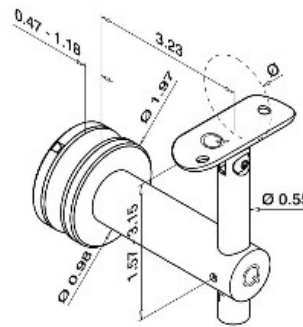

49-0155/1H Adjustable Glass Handrail Bracket Round Mount In 316 Stainless Steel for 1.5" OD Tubing

OUTDOOR USE AND INDOOR USE