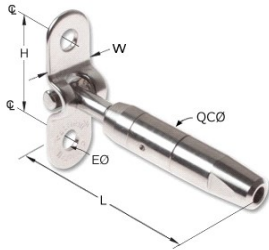

CR9903 Quick-Connect® Fixed Surface Mount. For 1/8" Cablerail

Attaches to the face of end posts or frames with lag screws or bolts. 130° pivoting allows for easy angled connections. Typically paired with Surface Mount Turnbuckle.

Part#	CableØ	EØ	H†	W	L	QCØ
CR9903	1/8"	1/4"	1-5/16"	5/8	2-1/2"	7/16"
CR9803	3/16"	5/16"	1-1/2"	3/4	4-7/8"	9/16"