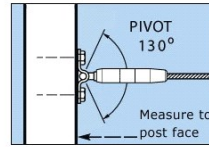

CR9903 Quick-Connect® Fixed Surface Mount. For 1/8" Cablerail

Attaches to the face of end posts or frames with lag screws or bolts. 130° pivoting allows for easy angled connections. Typically paired with Surface Mount Turnbuckle.

Part#	CableØ	EØ	H†	W	L	QCØ
CR9903	1/8"	1/4"	1-5/16"	5/8	2-1/2"	7/16"
CR9803	3/16"	5/16"	1-1/2"	3/4	4-7/8"	9/16"