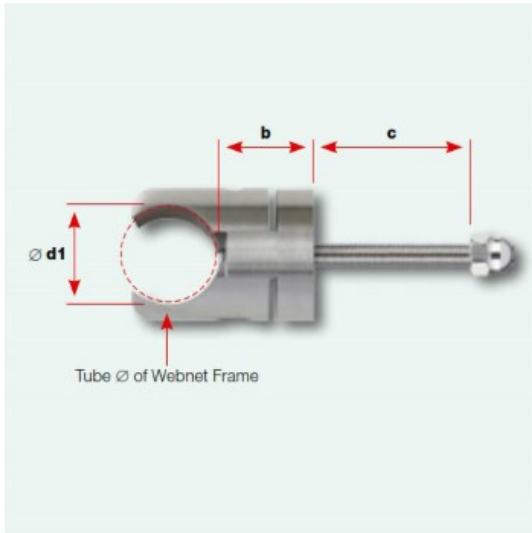

49-269S2/E Frame Clamp for 26.9mm Round Frames and Square Posts. Satin 316 Stainless Steel . Position End.

SKU	b	c	ø d1	ø d3
49-269S2/C	25mm	40mm	26.9mm	35mm
49-269S2/E	25mm	40mm	26.9mm	35mm