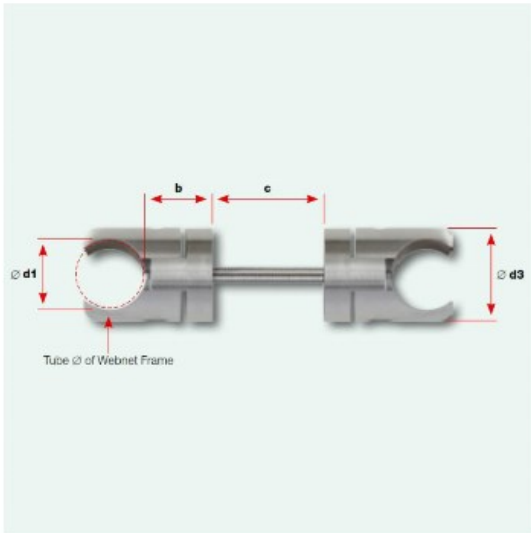

49-269S2/C Frame Clamp for 26.9mm Round Frames and Square Posts. Satin 316
Stainless Steel . Position Center

SKU	b	c	ø d1	ø d3
49-269S2/C	25mm	40mm	26.9mm	35mm
49-269S2/E	25mm	40mm	26.9mm	35mm