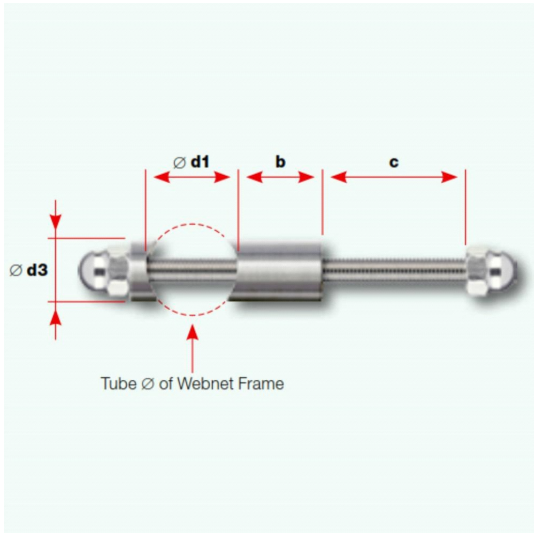

49-269S/E Frame Holder for 26.9mm Round Frames and Square Posts. Satin 316 Stainless Steel. Position End.

SKU	b	c	$\varnothing d1$	$\varnothing d3$
49-269S/C	25mm	30mm	26.9mm	18mm
49-269S/E	25mm	30mm	26.9mm	18mm