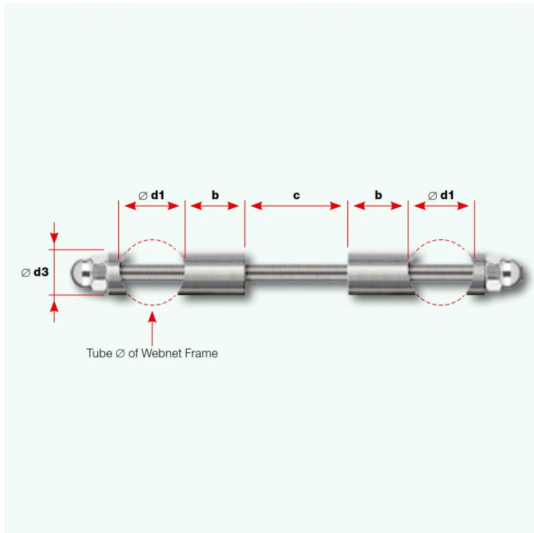

**49-269S/C** Frame Holder for 26.9mm Round Frames and Square Posts. Satin 316 Stainless Steel . Position Center.

SKU	b	c	ø d1	ø d3
49-269S/C	25mm	30mm	26.9mm	18mm
49-269S/E	25mm	30mm	26.9mm	18mm