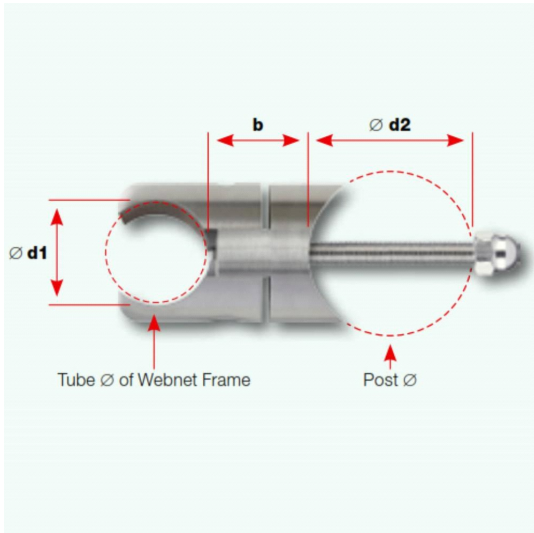

49-269R2/E/2 Frame Clamp for 26.9mm Round Frames and Round Posts. Satin Stainless Steel 316. Tubing Post Size 2" OD. Position End.

SKU	b	c	$\varnothing d1$	$\varnothing d2$	$\varnothing d3$
49-269R2/X/1H	25mm	40mm	26.9mm	1.5"	35mm
49-269R2/X/424	25mm	40mm	26.9mm	1.67" (42.4mm)	35mm
49-269R2/X/2	25mm	40mm	26.9mm	2"	35mm