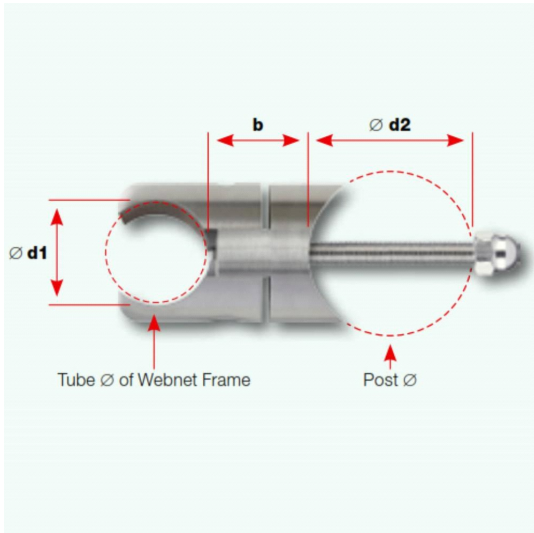

49-269R2/E/424 Frame Clamp for 26.9mm Round Frames and Round Posts. Satin Stainless Steel 316. Tubing Post Size 1.67" OD (42.4mm). Position End.

SKU	b	c	ø d1	ø d2	ø d3
49-269R2/X/1H	25mm	40mm	26.9mm	1.5"	35mm
49-269R2/X/424	25mm	40mm	26.9mm	1.67" (42.4mm)	35mm
49-269R2/X/2	25mm	40mm	26.9mm	2"	35mm