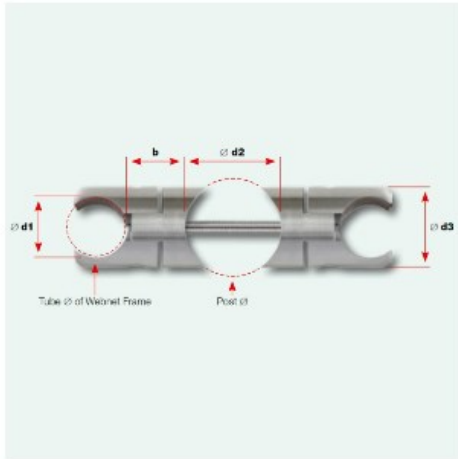

49-269R2/C/424 Frame Clamp for 26.9mm Round Frames and Round Posts. Satin Stainless Steel 316.
Tubing Post Size 1.67" OD (42.4mm). Position Center.

SKU	b	c	ø d1	ø d2	ø d3
49-269R2/X/1H	25mm	40mm	26.9mm	1.5"	35mm
49-269R2/X/424	25mm	40mm	26.9mm	1.67" (42.4mm)	35mm
49-269R2/X/2	25mm	40mm	26.9mm	2"	35mm