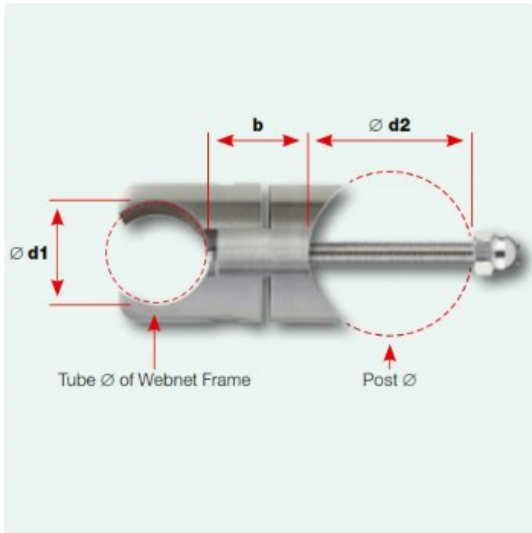

49-269R2/E/1H Frame Clamp for 26.9mm Round Frames and Round Posts. Satin Stainless Steel 316. Tubing Post Size 1.5" OD. Position End.

SKU	b	c	ø d1	ø d2	ø d3
49-269R2/X/1H	25mm	40mm	26.9mm	1.5"	35mm
49-269R2/X/424	25mm	40mm	26.9mm	1.67" (42.4mm)	35mm
49-269R2/X/2	25mm	40mm	26.9mm	2"	35mm