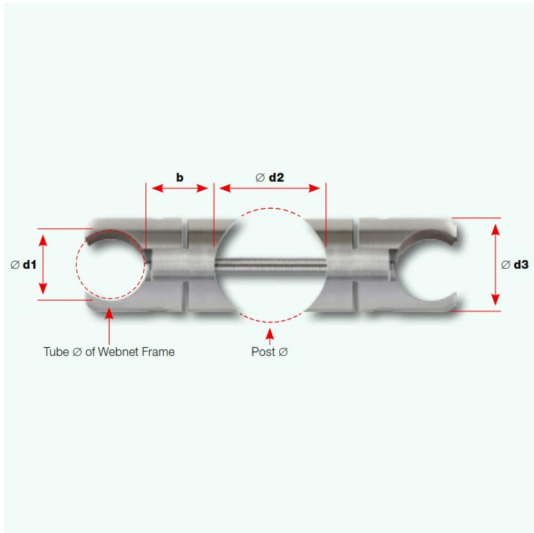

49-269R2/C/1H Frame Clamp for 26.9mm Round Frames and Round Posts. Satin Stainless Steel 316. Tubing Post Size 1.5" OD. Position Center.

SKU	b	c	ø d1	ø d2	ø d3
49-269R2/X/1H	25mm	40mm	26.9mm	1.5"	35mm
49-269R2/X/424	25mm	40mm	26.9mm	1.67" (42.4mm)	35mm
49-269R2/X/2	25mm	40mm	26.9mm	2"	35mm