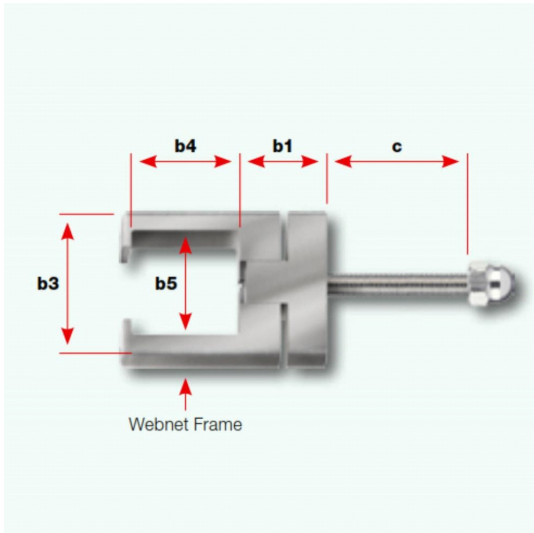

49-2030S/30./E Frame Clamp for 30mm Square Frames and Square Posts. Satin Stainless Steel 316. Position End.

SKU	b1	b2	b3	b4	b5	c
	mm	mm	mm	mm	mm	mm
49-2030S/20/X	25	30	30	20	20	30
49-2030S/30/X	25	30	40	30	30	40