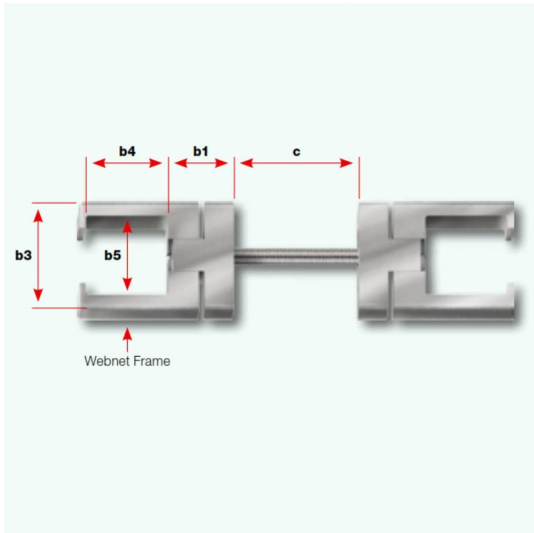

BuyRailings 71 Commerce Drive Brookfield, CT 06804 T 877-810-4116 F +1-203-930-3620 [www.buyrailings.com](http://www.buyrailings.com)

**49-2030S/30/C** Frame Clamp for 30mm Square Frames and Square Posts. Satin Stainless Steel 316. Position Center.

SKU	b1	b2	b3	b4	b5	c
	mm	mm	mm	mm	mm	mm
49-2030S/20/X	25	30	30	20	20	30
49-2030S/30/X	25	30	40	30	30	40