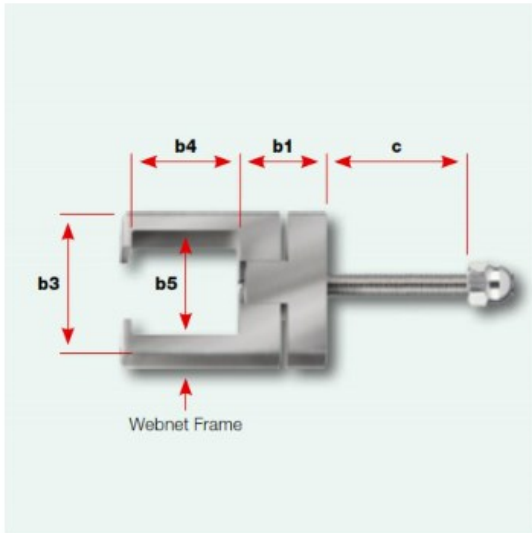

BuyRailings 71 Commerce Drive Brookfield, CT 06804 T 877-810-4116 F +1-203-930-3620 www.buyrailings.com

49-2030S/20/E Frame Clamp for 20mm Square Frames and Square Posts. Satin Stainless Steel 316. Position End.

SKU	b1	b2	b3	b4	b5	c
	mm	mm	mm	mm	mm	mm
49-2030S/20/X	25	30	30	20	20	30
49-2030S/30/X	25	30	40	30	30	40