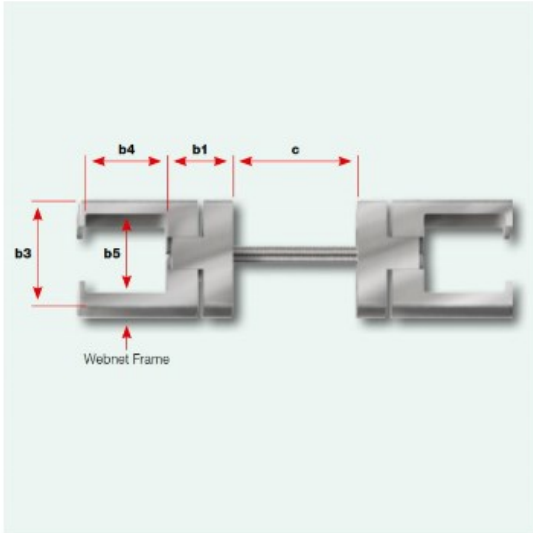

BuyRailings 71 Commerce Drive Brookfield, CT 06804 T 877-810-4116 F +1-203-930-3620 www.buyrailings.com

49-2030S/20/C Frame Clamp for 20mm Square Frames and Square Posts. Satin Stainless Steel 316. Position Center.

SKU	b1	b2	b3	b4	b5	c
	mm	mm	mm	mm	mm	mm
49-2030S/20/X	25	30	30	20	20	30
49-2030S/30/X	25	30	40	30	30	40