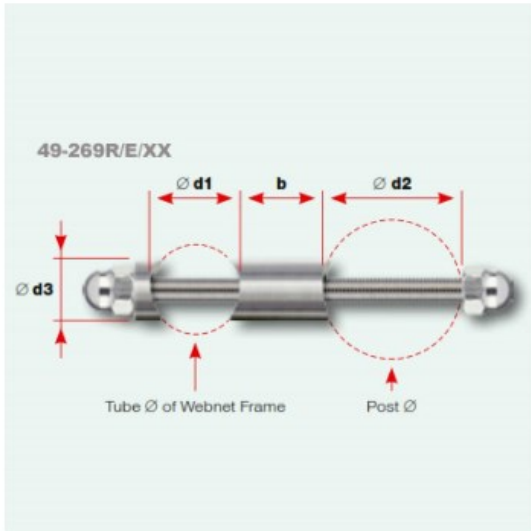

**49-269R/E/2** Frame Holder for 26.9mm Frames and Round Tubing 2" OD. Satin Stainless Steel 316. Position End.

SKU	b	d1	$\varnothing d2$	$\varnothing d3$
49-269R/X/1H	25mm	26.9mm	1.5"	13mm
49-269R/X/424	25mm	26.9mm	1.67" (42.4mm)	13mm
49-269R/X/2	25mm	26.9mm	2"	13mm