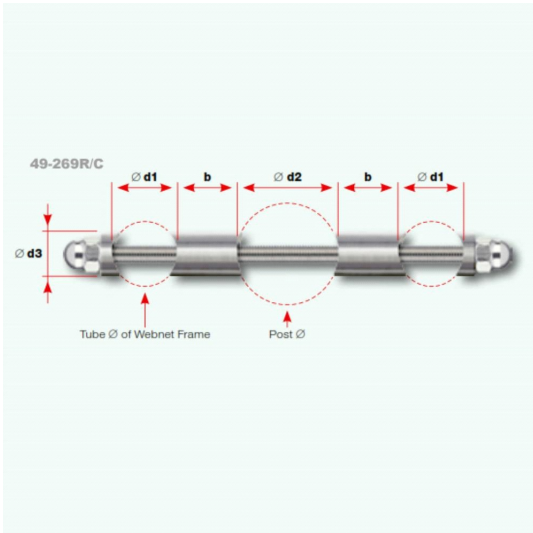

**49-269R/C/2** Frame Holder for 26.9mm Frames and Round Tubing 2" OD. Satin Stainless Steel 316. Position Center.

SKU	b	d1	Ø d2	Ø d3
49-269R/X/1H	25mm	26.9mm	1.5"	13mm
49-269R/X/424	25mm	26.9mm	1.67" (42.4mm)	13mm
49-269R/X/2	25mm	26.9mm	2"	13mm