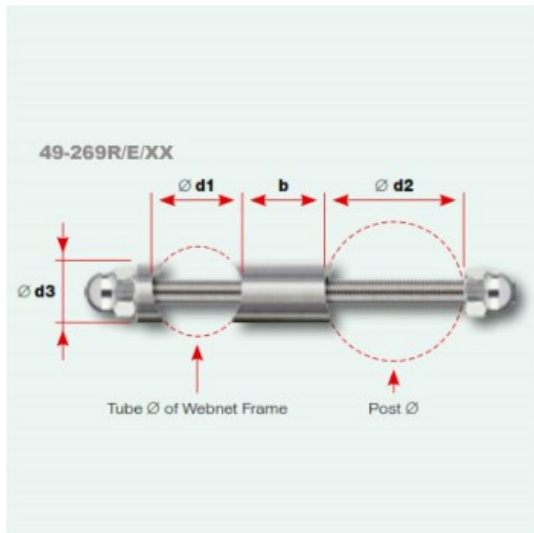

49-269R/E/1H Frame Holder for 26.9mm Frames and Round Tubing 1.5" OD. Satin Stainless Steel 316. Position End.

SKU	b	d1	Ø d2	Ø d3
49-269R/X/1H	25mm	26.9mm	1.5"	13mm
49-269R/X/424	25mm	26.9mm	1.67" (42.4mm)	13mm
49-269R/X/2	25mm	26.9mm	2"	13mm