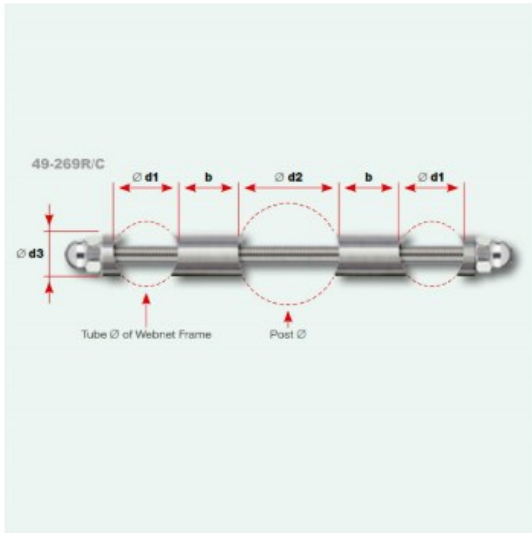

**49-269R/C/1H** Frame Holder for 26.9mm Frames and Round Tubing 1.5" OD. Satin Stainless Steel 316. Position Center.

SKU	b	d1	Ø d2	Ø d3
49-269R/X/1H	25mm	26.9mm	1.5"	13mm
49-269R/X/424	25mm	26.9mm	1.67" (42.4mm)	13mm
49-269R/X/2	25mm	26.9mm	2"	13mm