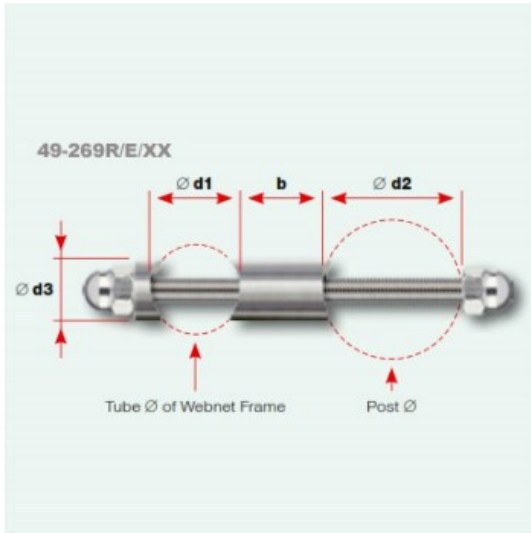

49-269R/E/424 Frame Holder for 26.9mm Frames and Round Tubing 1.67" OD (42.4mm). Satin Stainless Steel 316. Position End.

SKU	b	d1	$\varnothing d2$	$\varnothing d3$
49-269R/X/1H	25mm	26.9mm	1.5"	13mm
49-269R/X/424	25mm	26.9mm	1.67" (42.4mm)	13mm
49-269R/X/2	25mm	26.9mm	2"	13mm