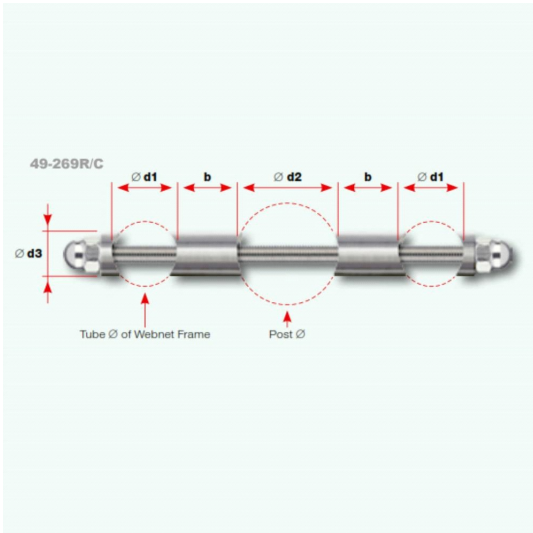

**49-269R/C/424** Frame Holder for 26.9mm Frames and Round Tubing 1.67" OD (42.4mm). Satin Stainless Steel 316. Position Center.

SKU	b	d1	$\varnothing d2$	$\varnothing d3$
49-269R/X/1H	25mm	26.9mm	1.5"	13mm
49-269R/X/424	25mm	26.9mm	1.67" (42.4mm)	13mm
49-269R/X/2	25mm	26.9mm	2"	13mm