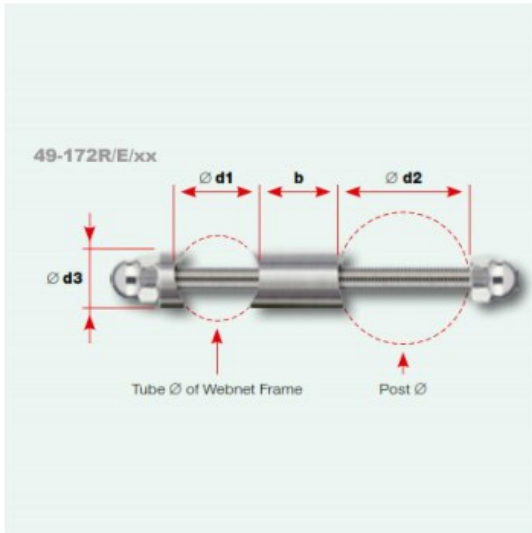

49-172R/E/2 Frame Holder for 17.2mm Frames and Round Posts 2" OD . Satin Stainless Steel 316. Position End.

SKU	b	d1	Ø d2	Ø d3
49-172R/X/1H	25mm	17.2mm	1.5"	13mm
49-172R/X/424	25mm	17.2mm	1.67" (42.4mm)	13mm
49-172R/X/2	25mm	17.2mm	2"	13mm