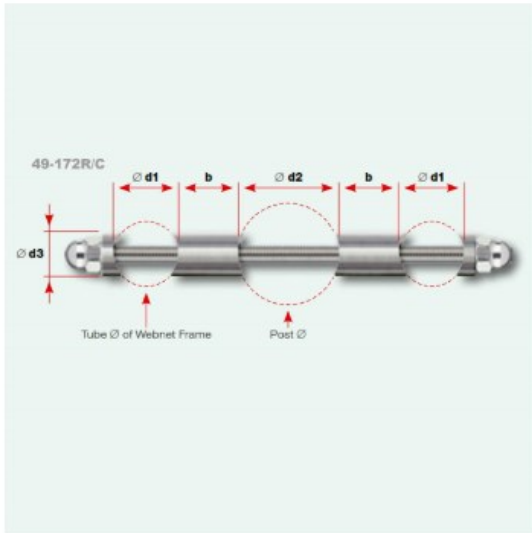

**49-172R/C/2** Frame Holder for 17.2mm Frames and Round Posts 2" OD . Satin Stainless Steel 316. Position Center.

SKU	b	d1	$\varnothing d2$	$\varnothing d3$
49-172R/X/1H	25mm	17.2mm	1.5"	13mm
49-172R/X/424	25mm	17.2mm	1.67" (42.4mm)	13mm
49-172R/X/2	25mm	17.2mm	2"	13mm