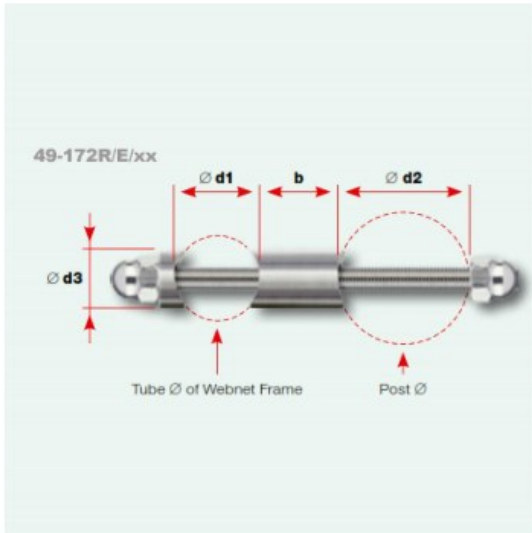

49-172R/E/1H Frame Holder for 17.2mm Frames and Round Posts 1.5" OD . Satin Stainless Steel 316. Position End.

SKU	b	d1	Ø d2	Ø d3
49-172R/X/1H	25mm	17.2mm	1.5"	13mm
49-172R/X/424	25mm	17.2mm	1.67" (42.4mm)	13mm
49-172R/X/2	25mm	17.2mm	2"	13mm