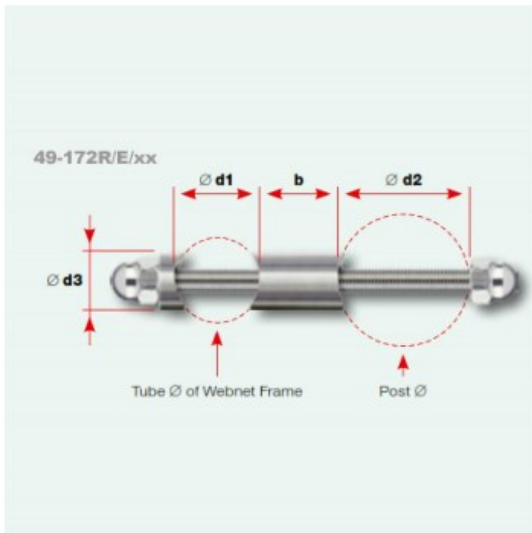

49-172R/E/424 Frame Holder for 17.2mm Frames and Round Posts 1.67" OD (42.4mm). Satin Stainless Steel 316. Position End.

SKU	b	d1	Ø d2	Ø d3
49-172R/X/1H	25mm	17.2mm	1.5"	13mm
49-172R/X/424	25mm	17.2mm	1.67" (42.4mm)	13mm
49-172R/X/2	25mm	17.2mm	2"	13mm