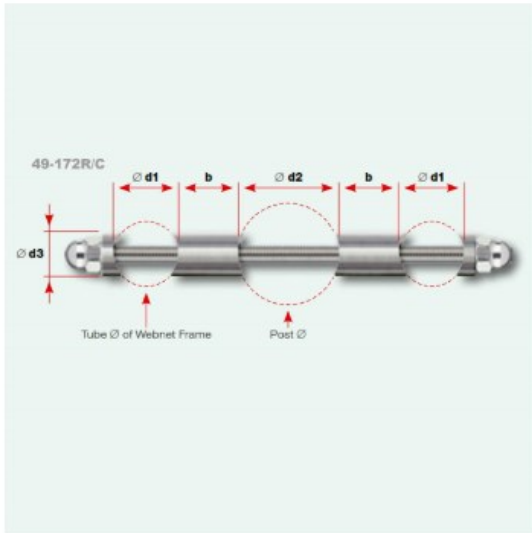

49-172R/C/424 Frame Holder for 17.2mm Frames and Round Posts 1.67" OD (42.4mm). Satin Stainless Steel 316. Position Center.

SKU	b	d1	$\varnothing d2$	$\varnothing d3$
49-172R/X/1H	25mm	17.2mm	1.5"	13mm
49-172R/X/424	25mm	17.2mm	1.67" (42.4mm)	13mm
49-172R/X/2	25mm	17.2mm	2"	13mm