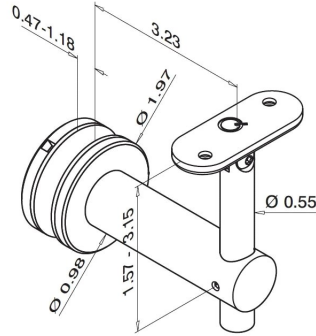

44-0155 Square Line Adjustable Glass Handrail Bracket Mount In 304 Stainless Steel

(2) QS-113 Screws Sold Separately