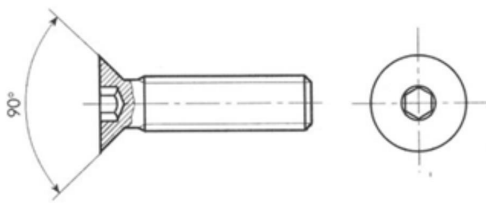

E0385 Stainless Steel Screw Hexagon Socket Countersunk Flat Head M5 x 63/64"

Stainless Steel Screw has a hexagonal socket and is countersunk

Height

15/16"